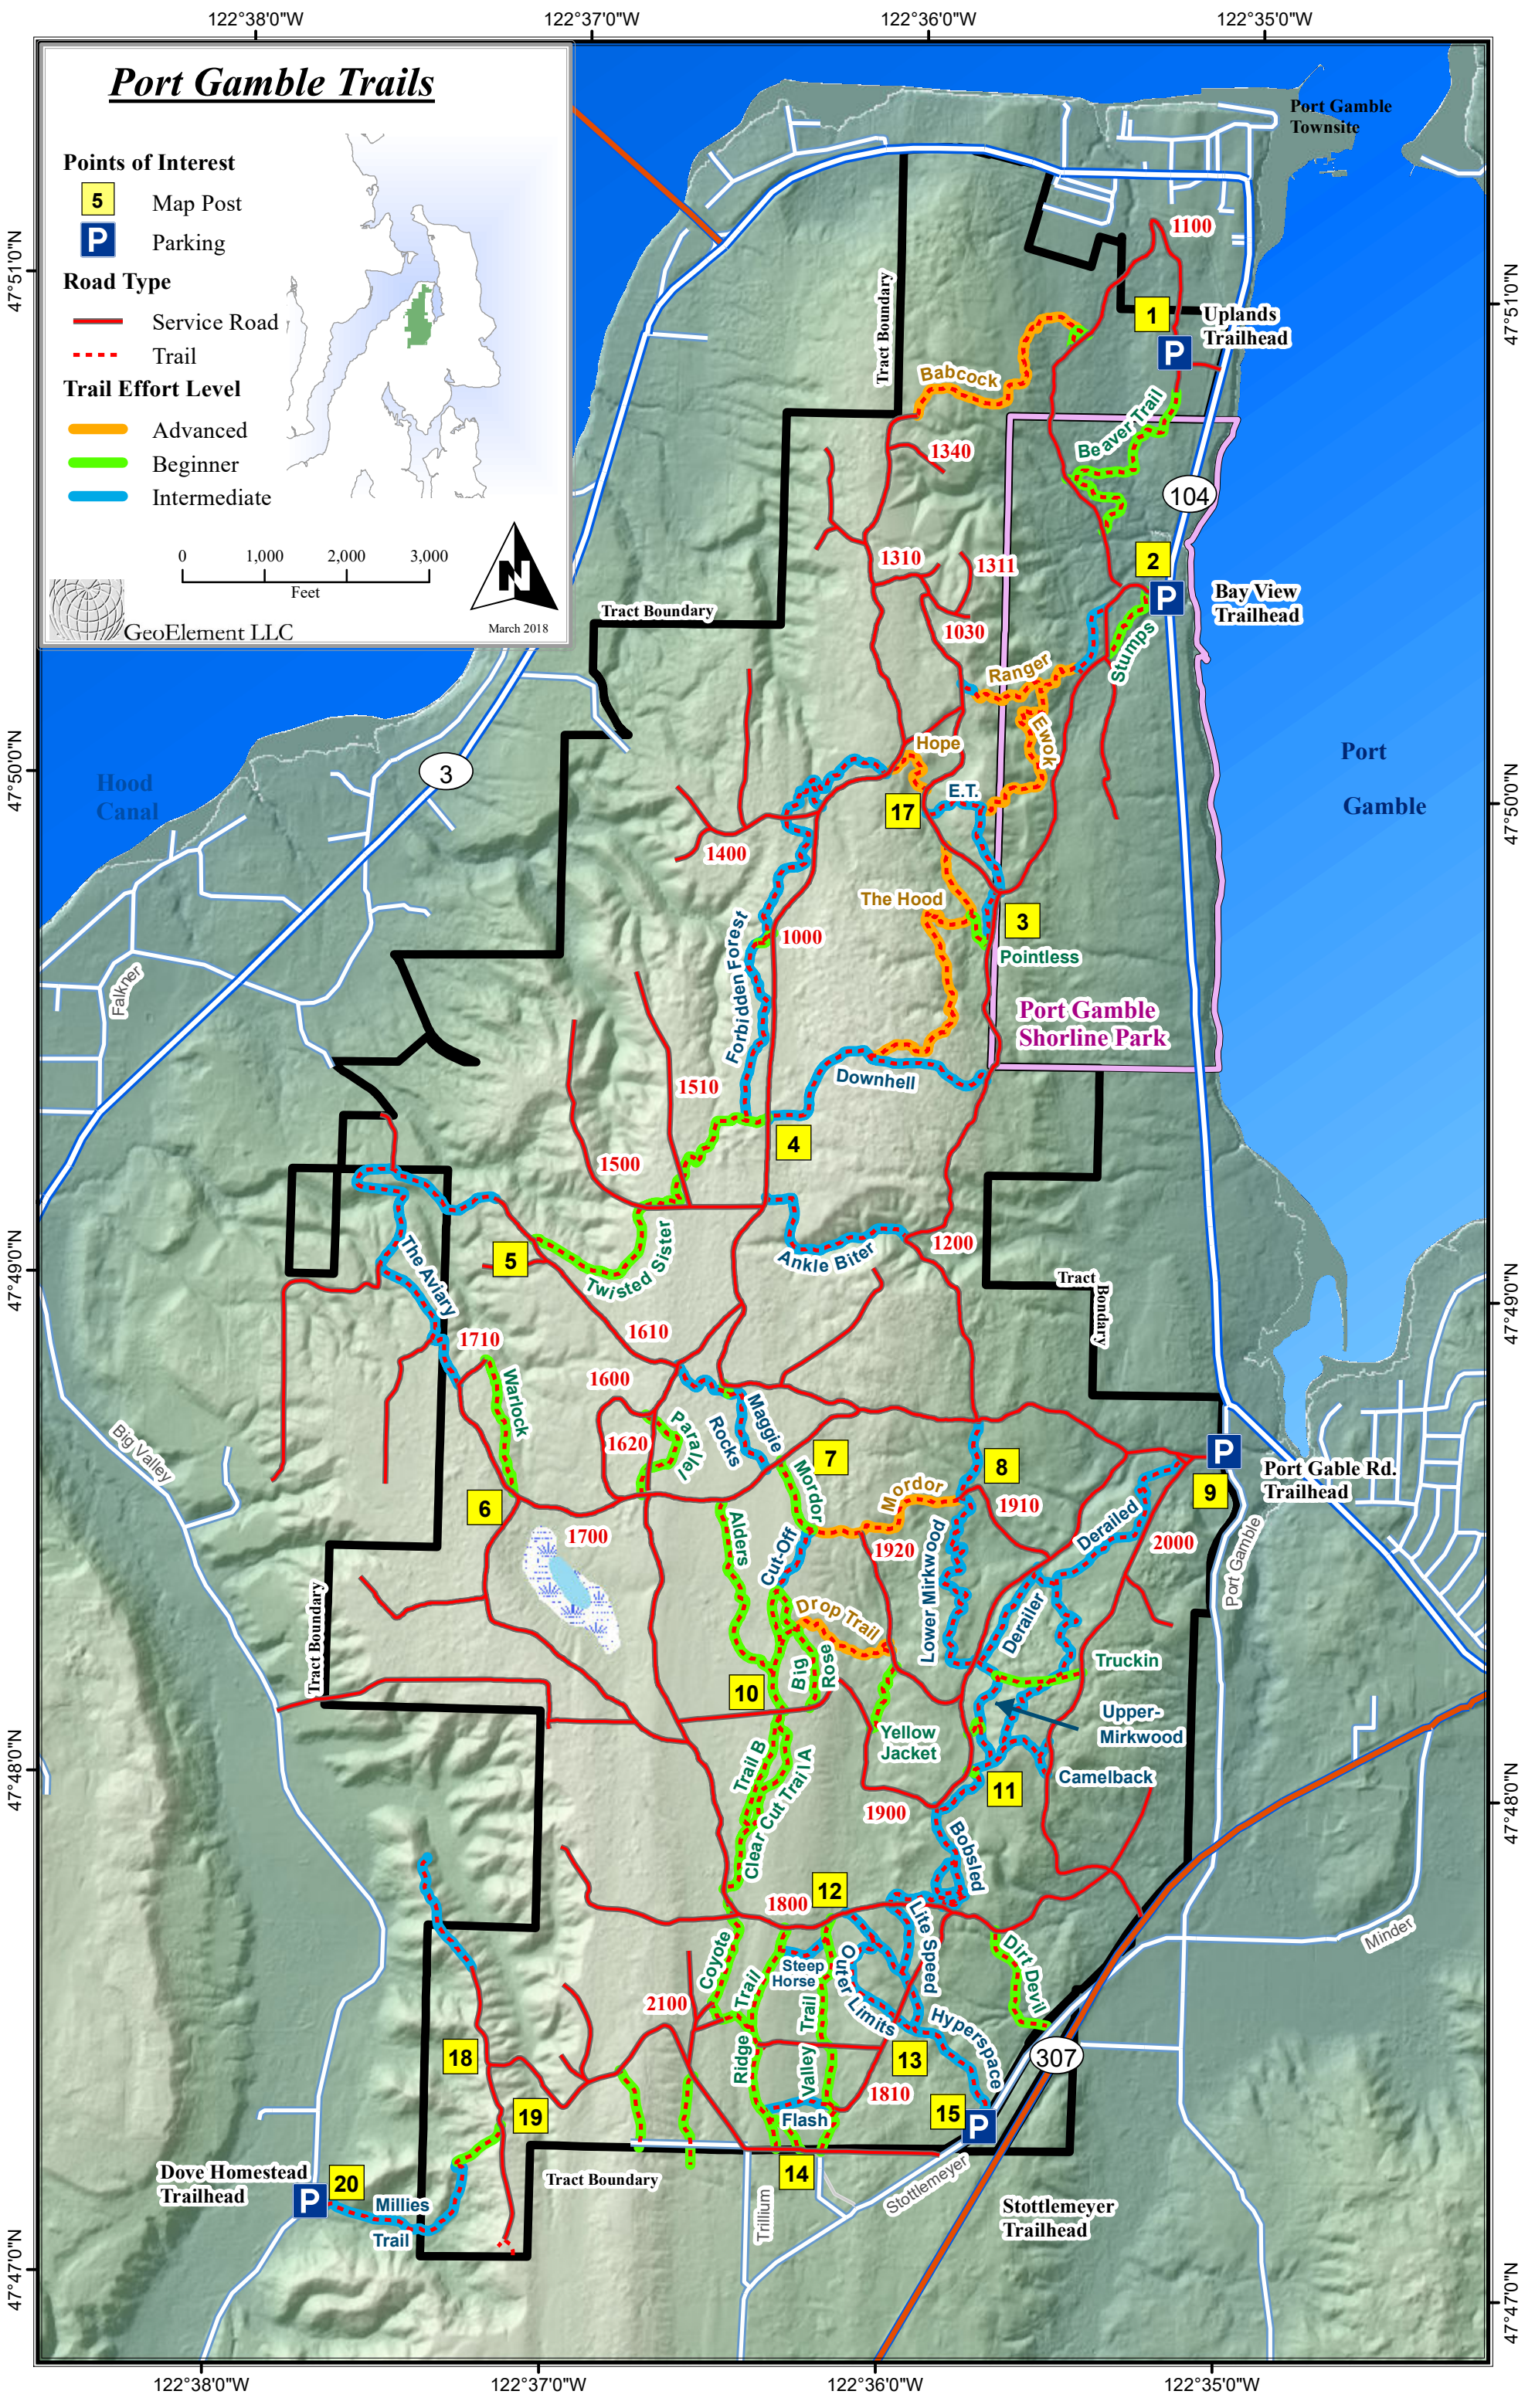

Port Gamble Trails

Points of Interest

- 5 Map Post
- P Parking

Road Type

- Service Road
- Trail

Trail Effort Level

- Advanced
- Beginner
- Intermediate

GeoElement LLC

March 2018

122°38'0"W 122°37'0"W 122°36'0"W 122°35'0"W

47°51'0"N
47°50'0"N
47°49'0"N
47°48'0"N
47°47'0"N

47°51'0"N
47°50'0"N
47°49'0"N
47°48'0"N
47°47'0"N