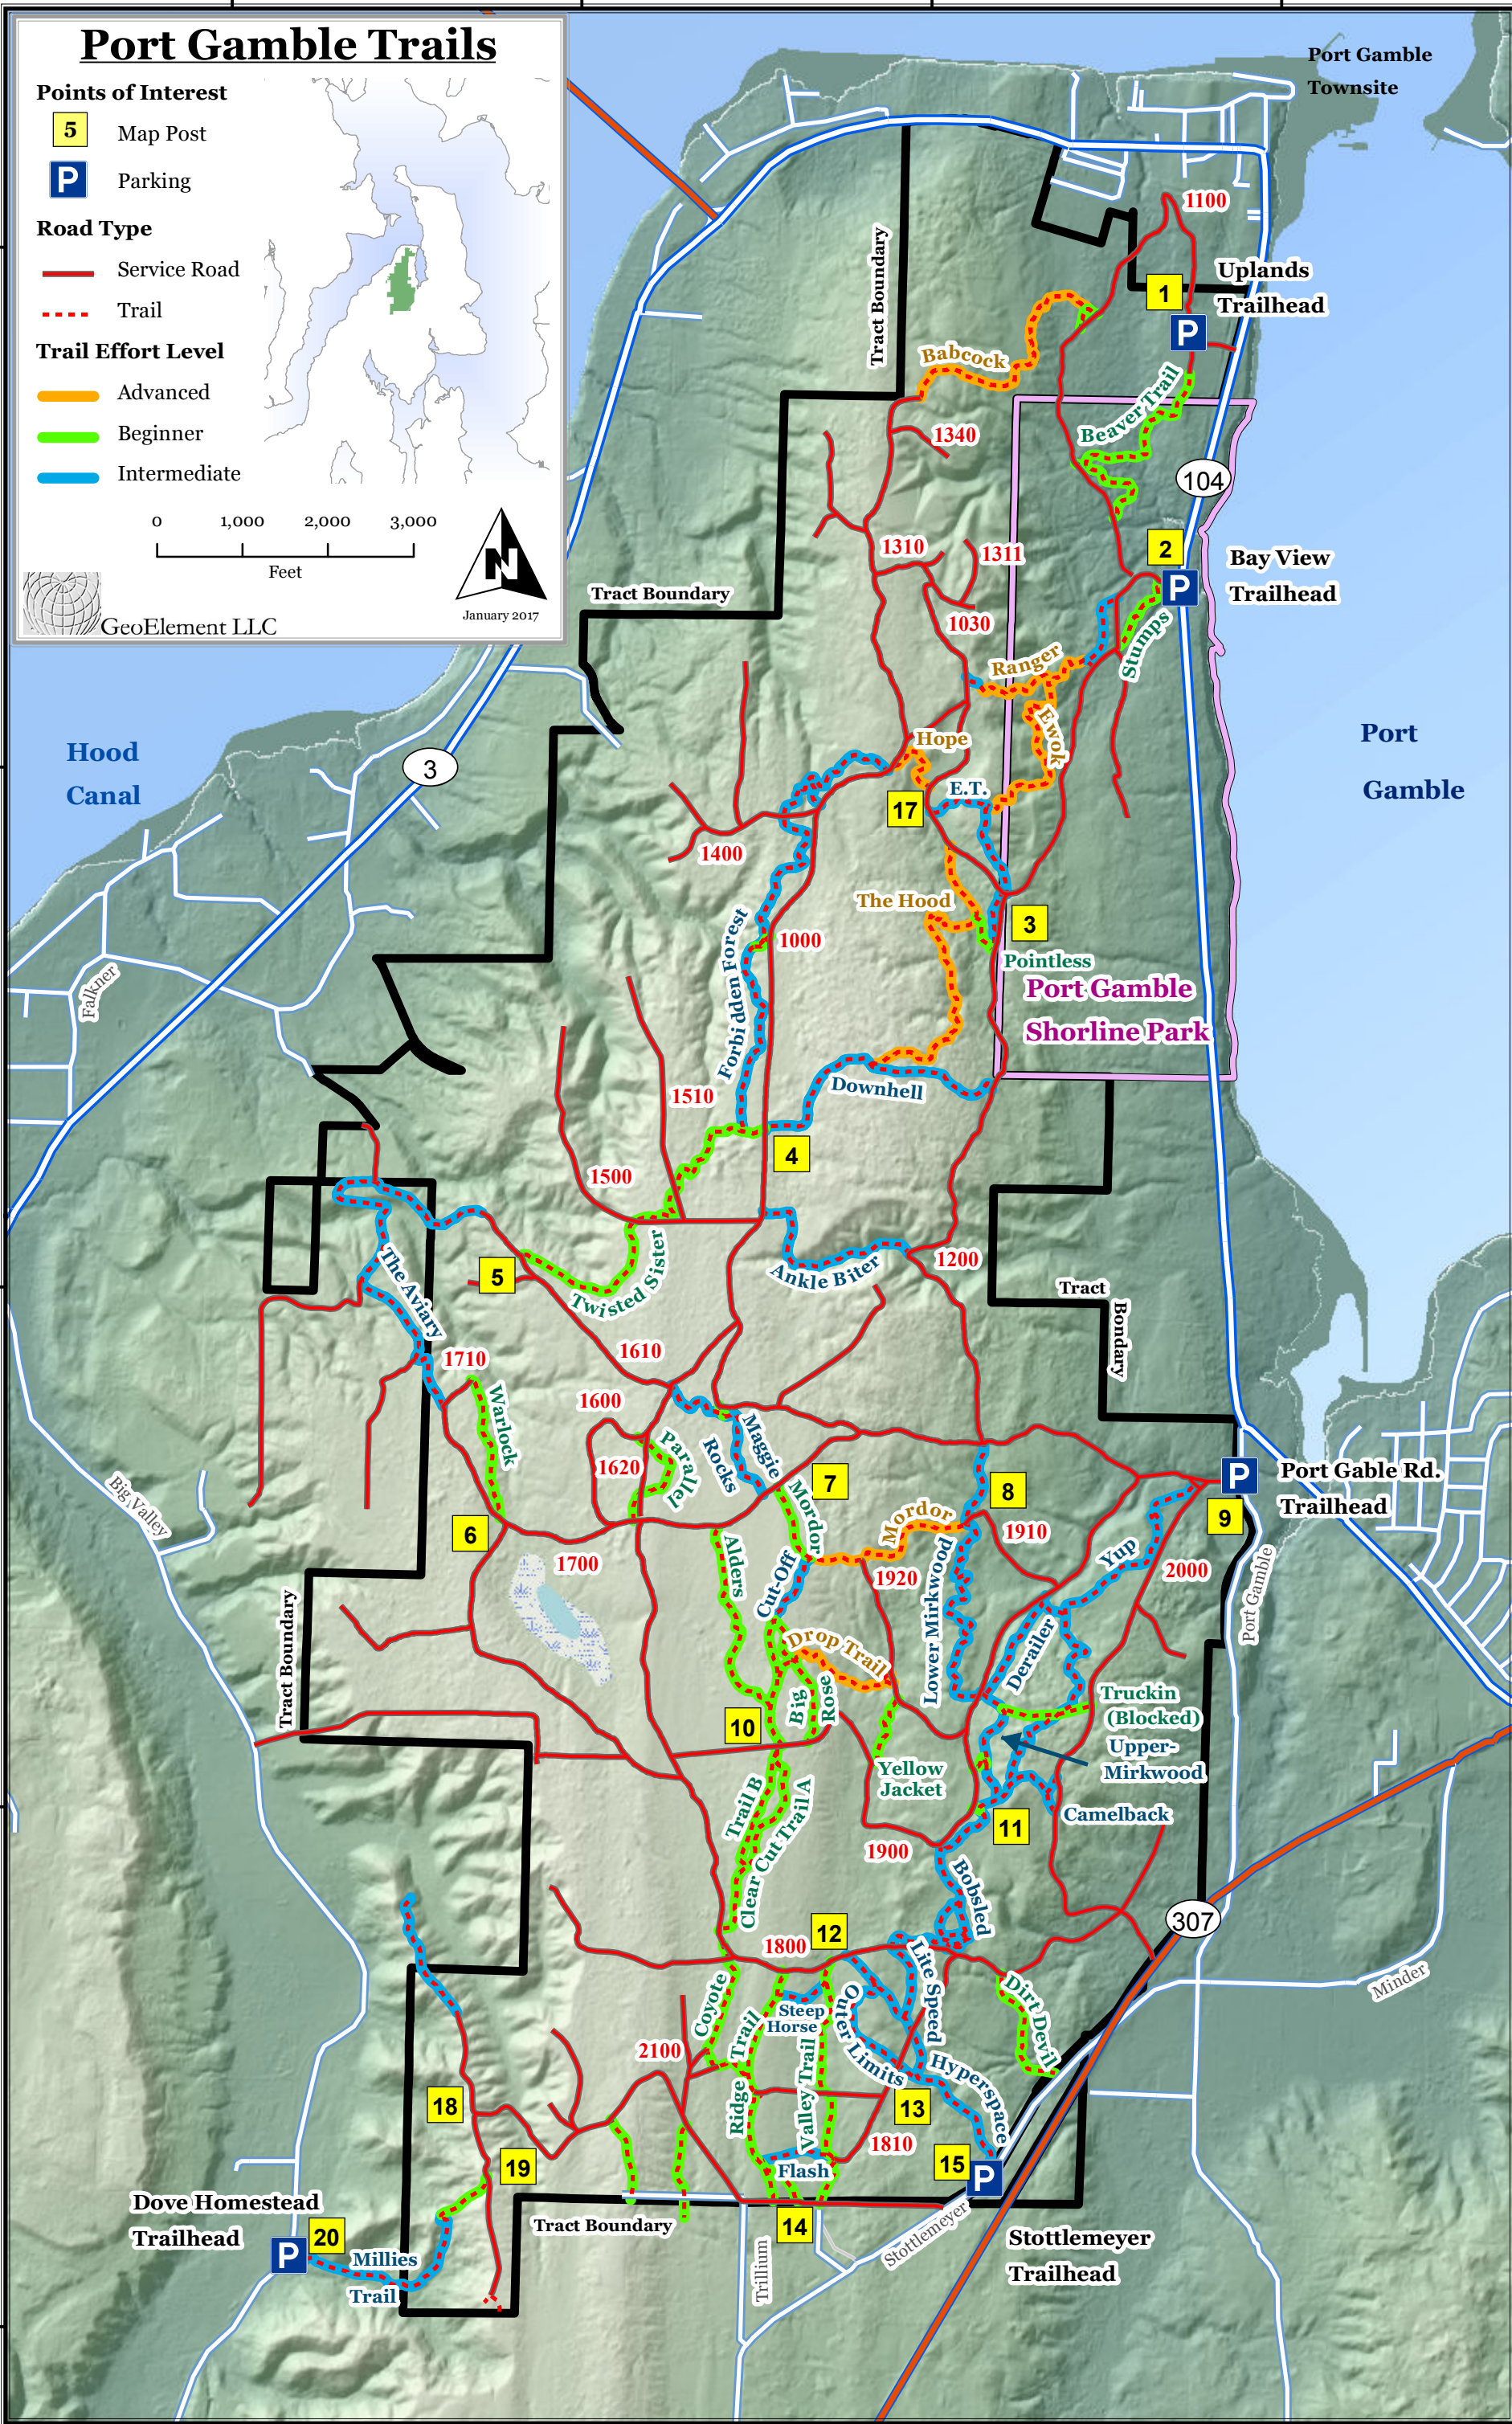

122°38'0"W

122°37'0"W

122°36'0"W

122°35'0"W

## Points of Interest

- Map Post
- Parking

47°47'0"N

47°51'0"N

47°50'0"N

47°49'0"N

47°48'0"N

47°47'0"N

122°38'0"W

122°37'0"W

122°36'0"W

122°35'0"W